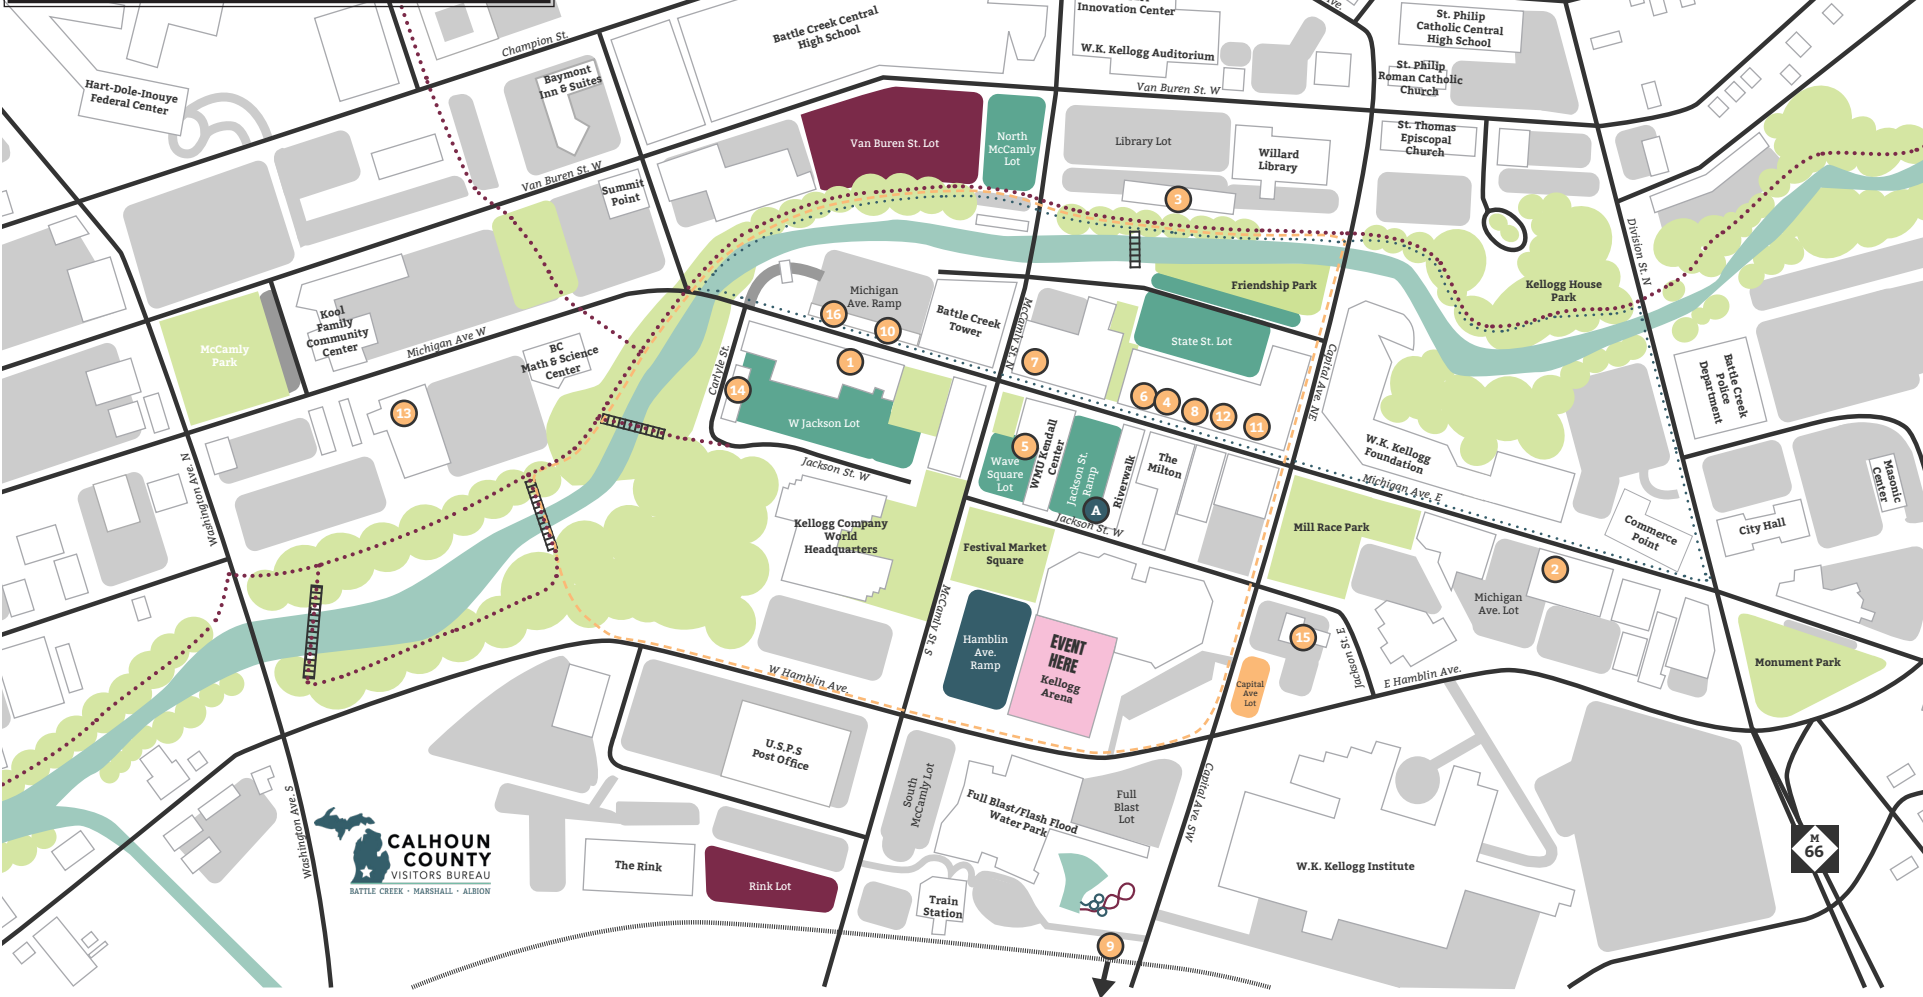

Welcome 2025 Gymnastics!

Downtown Battle Creek

- Building
- Parking
- Park/Greenspace
- Foot Bridge
- BC Linear Path
- 1.2 mile Walking Path
- 1 mile Walking Path

Parking Key

- FREE
- FREE Fri after 5pm & All-Day Sat/Sun
- \$8/day Parking Ramp
- FREE Sat & Sun

- A** Battle Creek Welcome Center 269-962-2240
- 1** Barista Blues Café 269-968-8430
- 2** Café Rica USA 269-441-0205
- 3** Griffin Grill & Pub 269-965-7206
- 4** Clara's-on-the-River 269-963-0966
- 5** Energy Nook 269-660-1699
- 6** New Holland Brewing 269-213-8776
- 7** Kitchen Proper 269-753-1550
- 8** Nina's Taqueria 269-969-9448
- 9** Simply Sensational Berries 269-719-9820
- 10** Schlotzky's Deli 269-963-2526
- 11** Giving Cup
- 12** Umami Ramen 269-224-3264
- 13** Handmap Brewing 773-860-6813
- 14** Jimmy Johns 269-969-3966
- 15** Torti Taco 269-441-8062